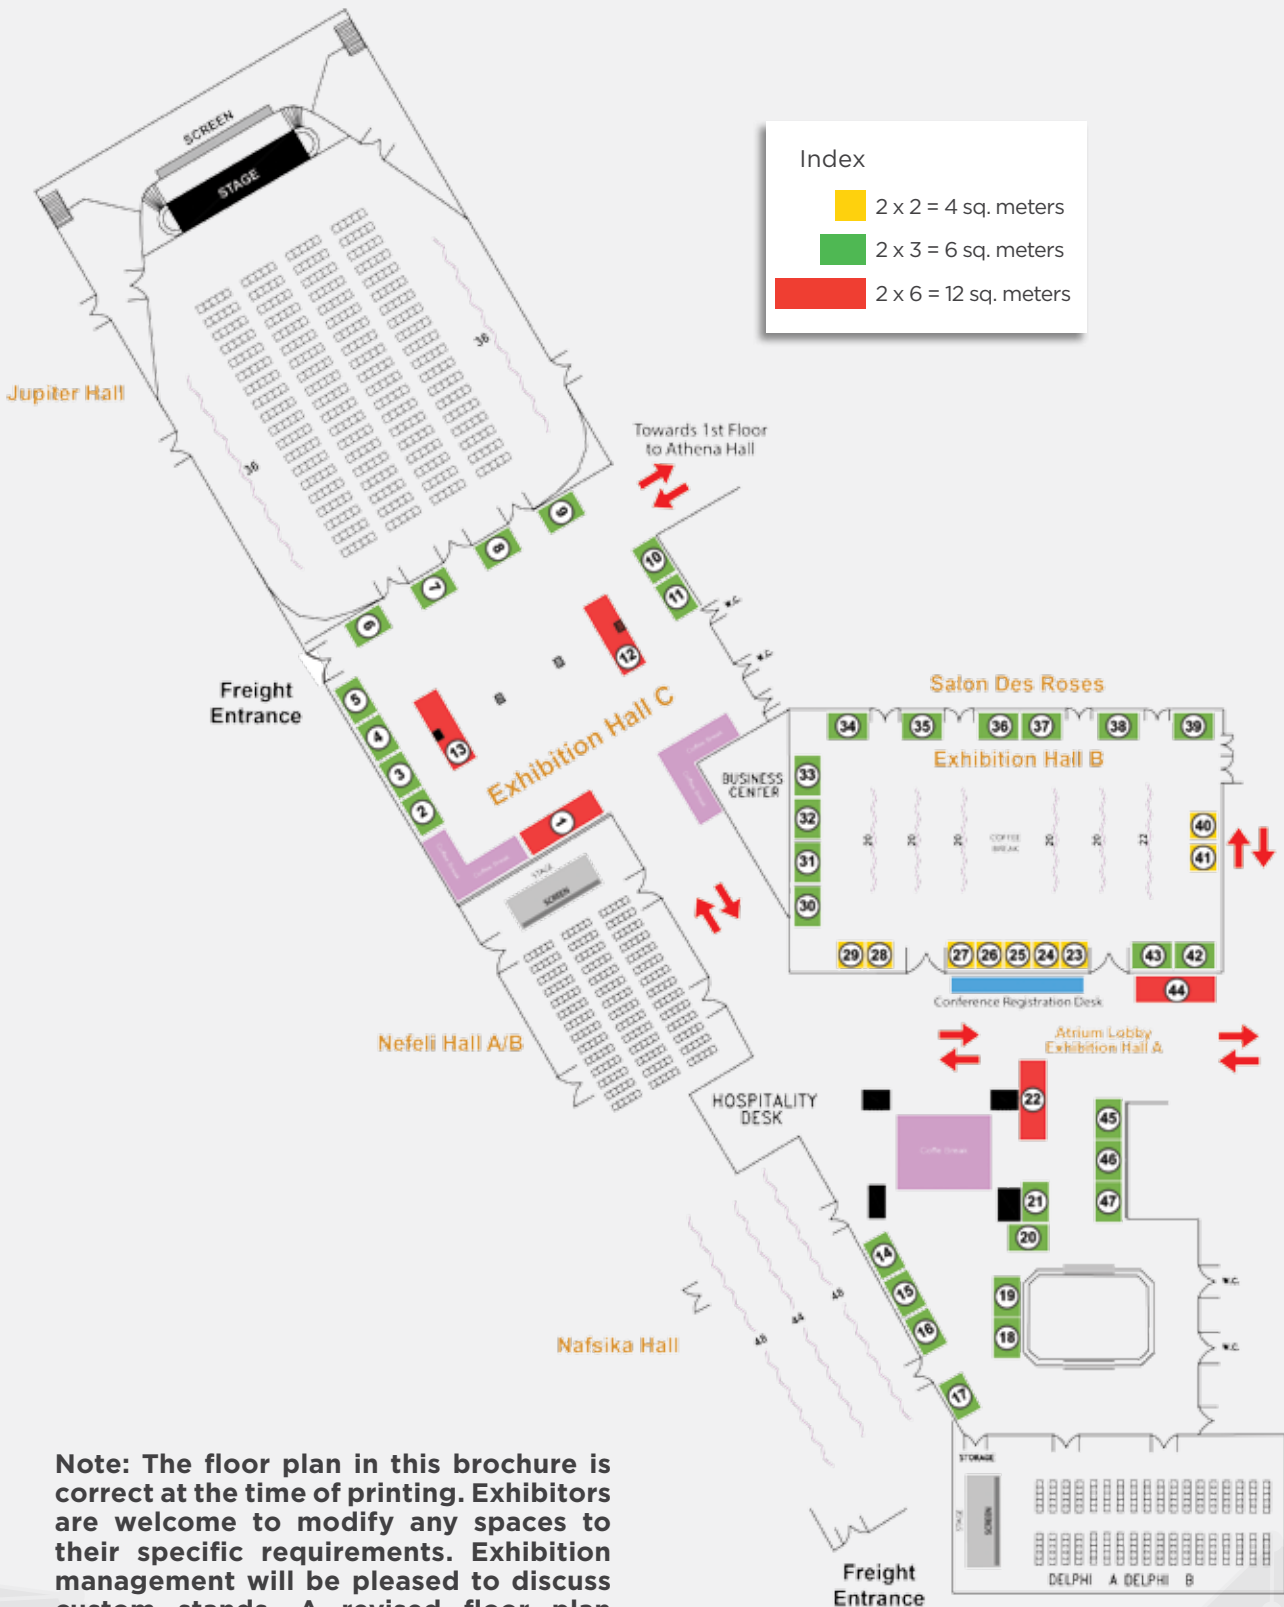

The Commercial / technical exhibition will be held in **Rodos Palace Hotel**.

The conference program will be structured to maximize the opportunity for participants to visit the commercial exhibition.

Exhibition Floorplan

Note: The floor plan in this brochure is correct at the time of printing. Exhibitors are welcome to modify any spaces to their specific requirements. Exhibition management will be pleased to discuss custom stands. A revised floor plan will be included in the Congress final program

Scale Ratio 1:333